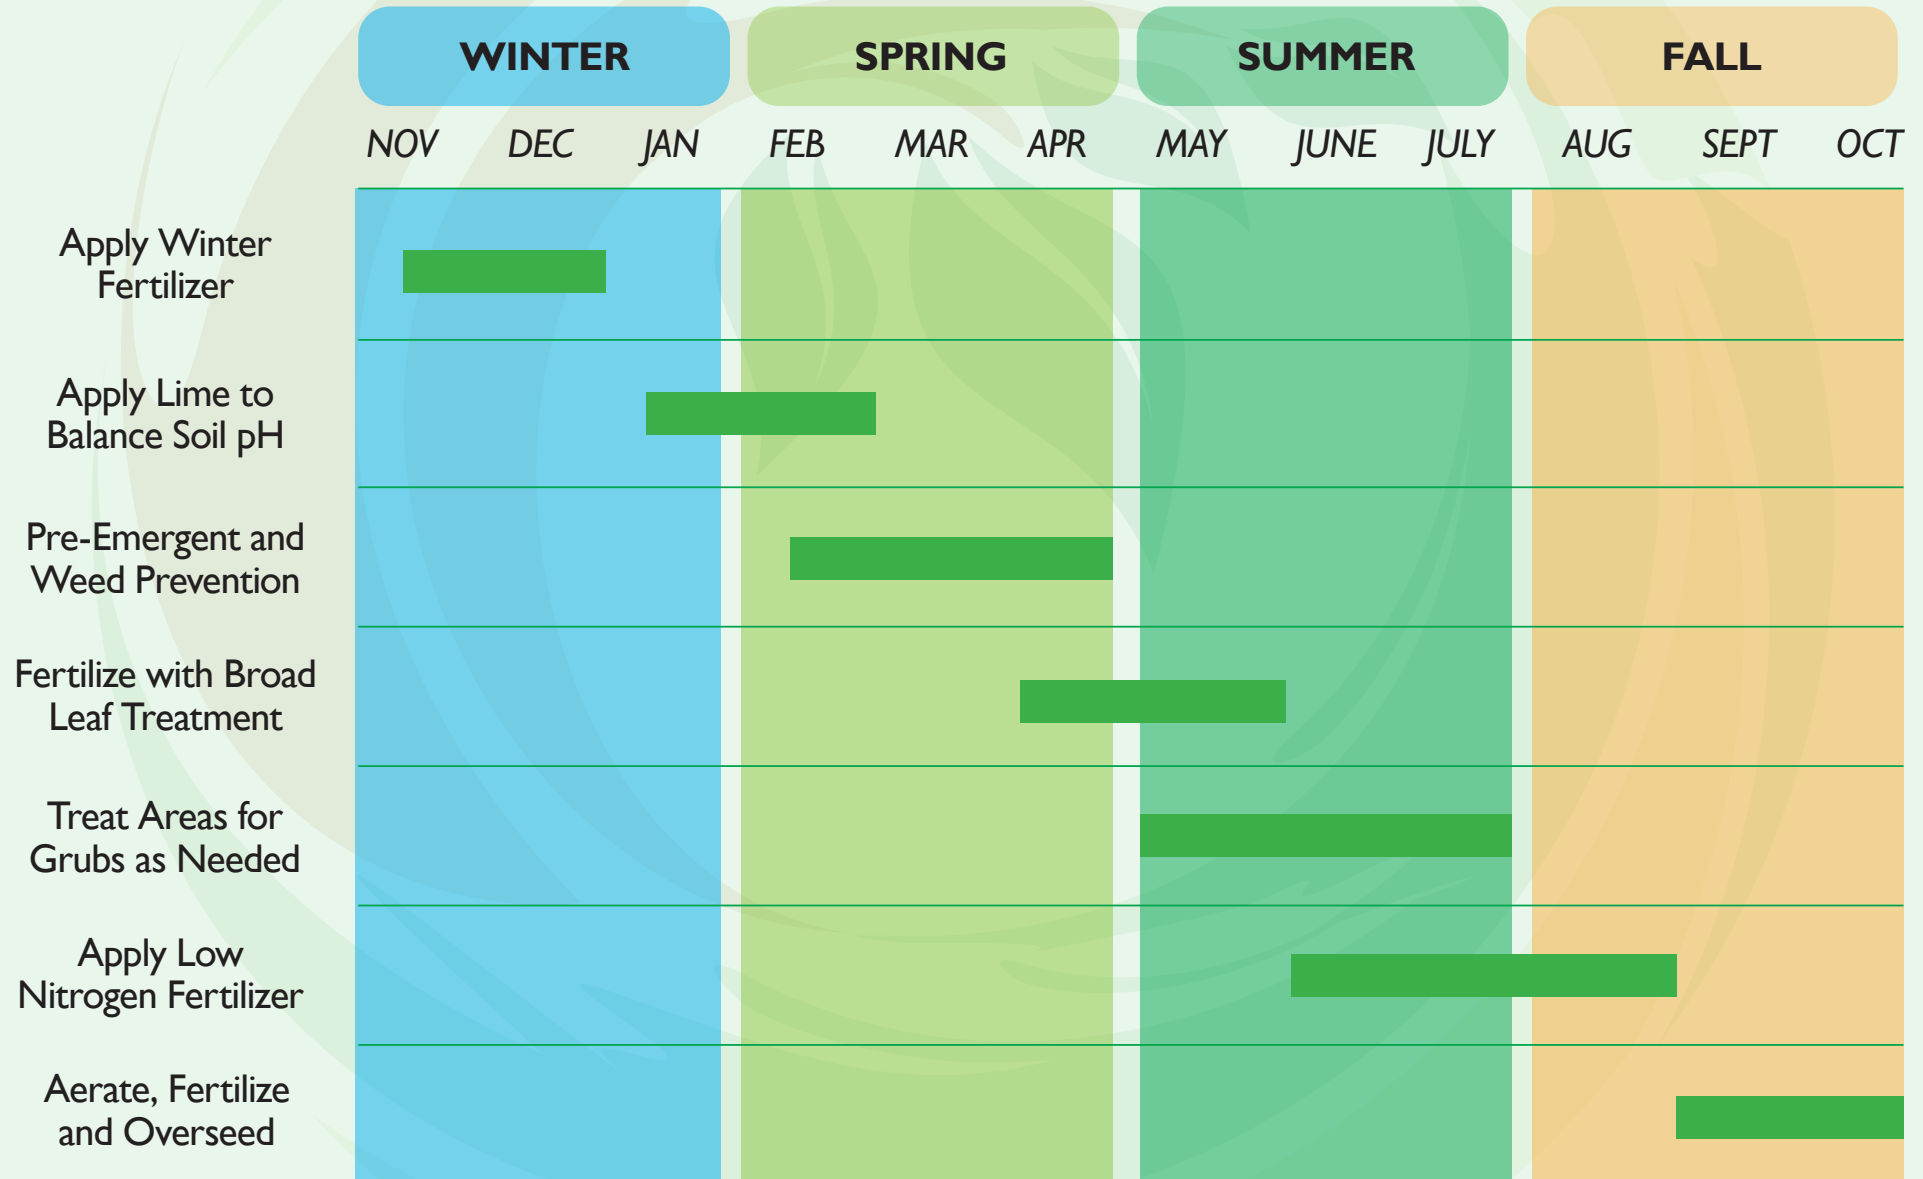

GUILFORD
GARDEN & LAWN

WWW.GUILFORDGARDENANDLAWN.COM

LAWN CARE CALENDAR

Let us do it for you! Call 336-550-4004

Visit our web page for more information, call 336-550-4004, or email info@guilfordgardenandlawn.com